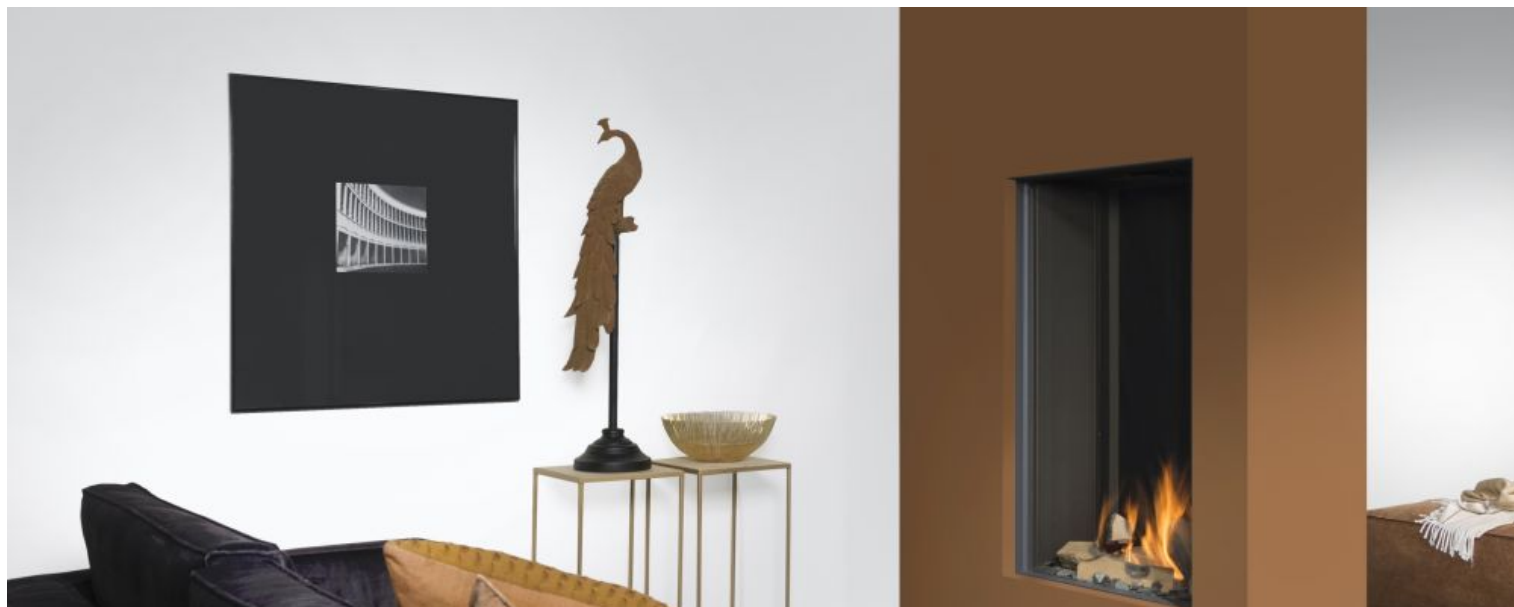

SKY MEDIUM FRONT

SPECIFICATIONS

Burner(s):	Real Flame Burner
Type of fireplace:	Gas fires
Net natural gas capacity (min-max) G25:	2,5 - 13.0 kW
Net natural gas capacity (min-max) G20:	2,5 - 13.7 kW
Net propane capacity (min-max) G31:	2,5 - 12.5 kW
Efficiency:	89%
Venting ø (mm):	130/200
Black steel:	(Standard)
Black reflective panels:	(Optional)
Remote control:	(standard)
Puck:	(optional)
Operation via app - wifi kit:	(optional)
Connect to home automation:	(optional)
Powerfan:	(optional)
Anti-reflective glass:	(optional)
Access door:	(optional)
Convection grills built-in and surface-mounted:	(optional)
Wall switch:	(optional)
Energy efficiency class:	A
Website:	https://www.element4.nl/en/fireplace/sky-m-f

SKY MEDIUM F