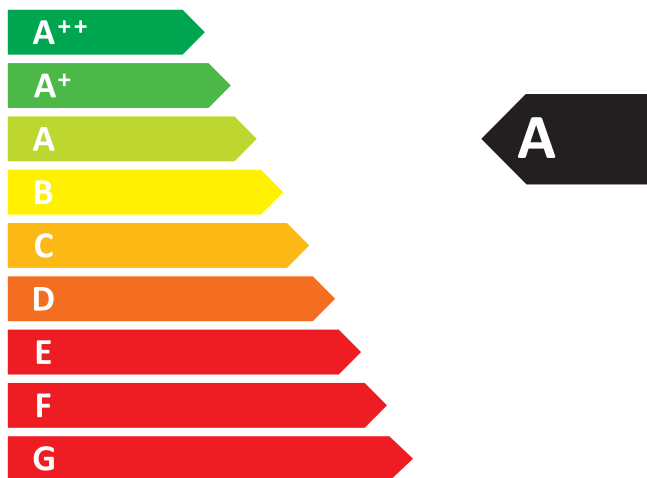

ENERG
енергия · ενέργεια

Element4

Summum 140 b

7,0
kW

ENERGIA · ЕНЕРГИЯ · ΕΝΕΡΓΕΙΑ · ENERGIJA · ENERGY · ENERGIE · ENERGI

2015/1186

Product fiche

Delegated Regulation (EU) 2015/1186

Supplier name or trademark	Element4
Model identifier	Summum 140 b
Energy Efficiency Class	A
Direct heat output	7,0 kW
Indirect heat output	- kW
Energy Efficiency Index	99
Useful Energy Efficiency (at nominal heat output)	100,0 %
Useful Energy Efficiency (at minimum load)	65,0 %
Specific precautions	-