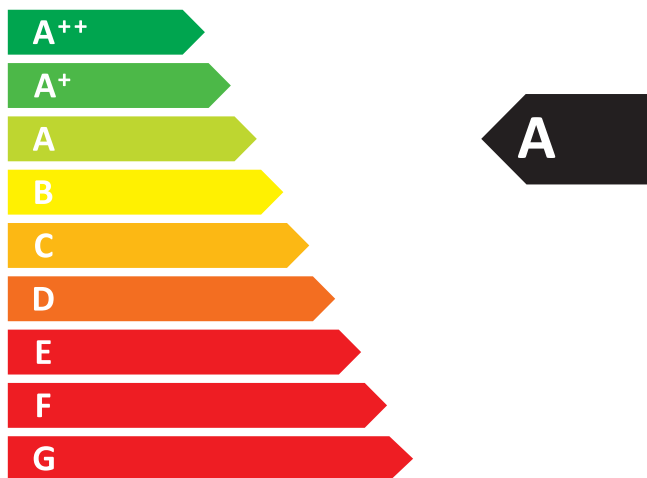

ENERG
енергия · ενεργεια

Element4

Sky b

7,0
kW

ENERGIA · ЕНЕРГИЯ · ΕΝΕΡΓΕΙΑ · ENERGIJA · ENERGY · ENERGIE · ENERGI

2015/1186

Product fiche

Delegated Regulation (EU) 2015/1186

Supplier name or trademark	Element4
Model identifier	Sky b
Energy Efficiency Class	A
Direct heat output	7,0 kW
Indirect heat output	- kW
Energy Efficiency Index	99
Useful Energy Efficiency (at nominal heat output)	100,0 %
Useful Energy Efficiency (at minimum load)	65,0 %
Specific precautions	-